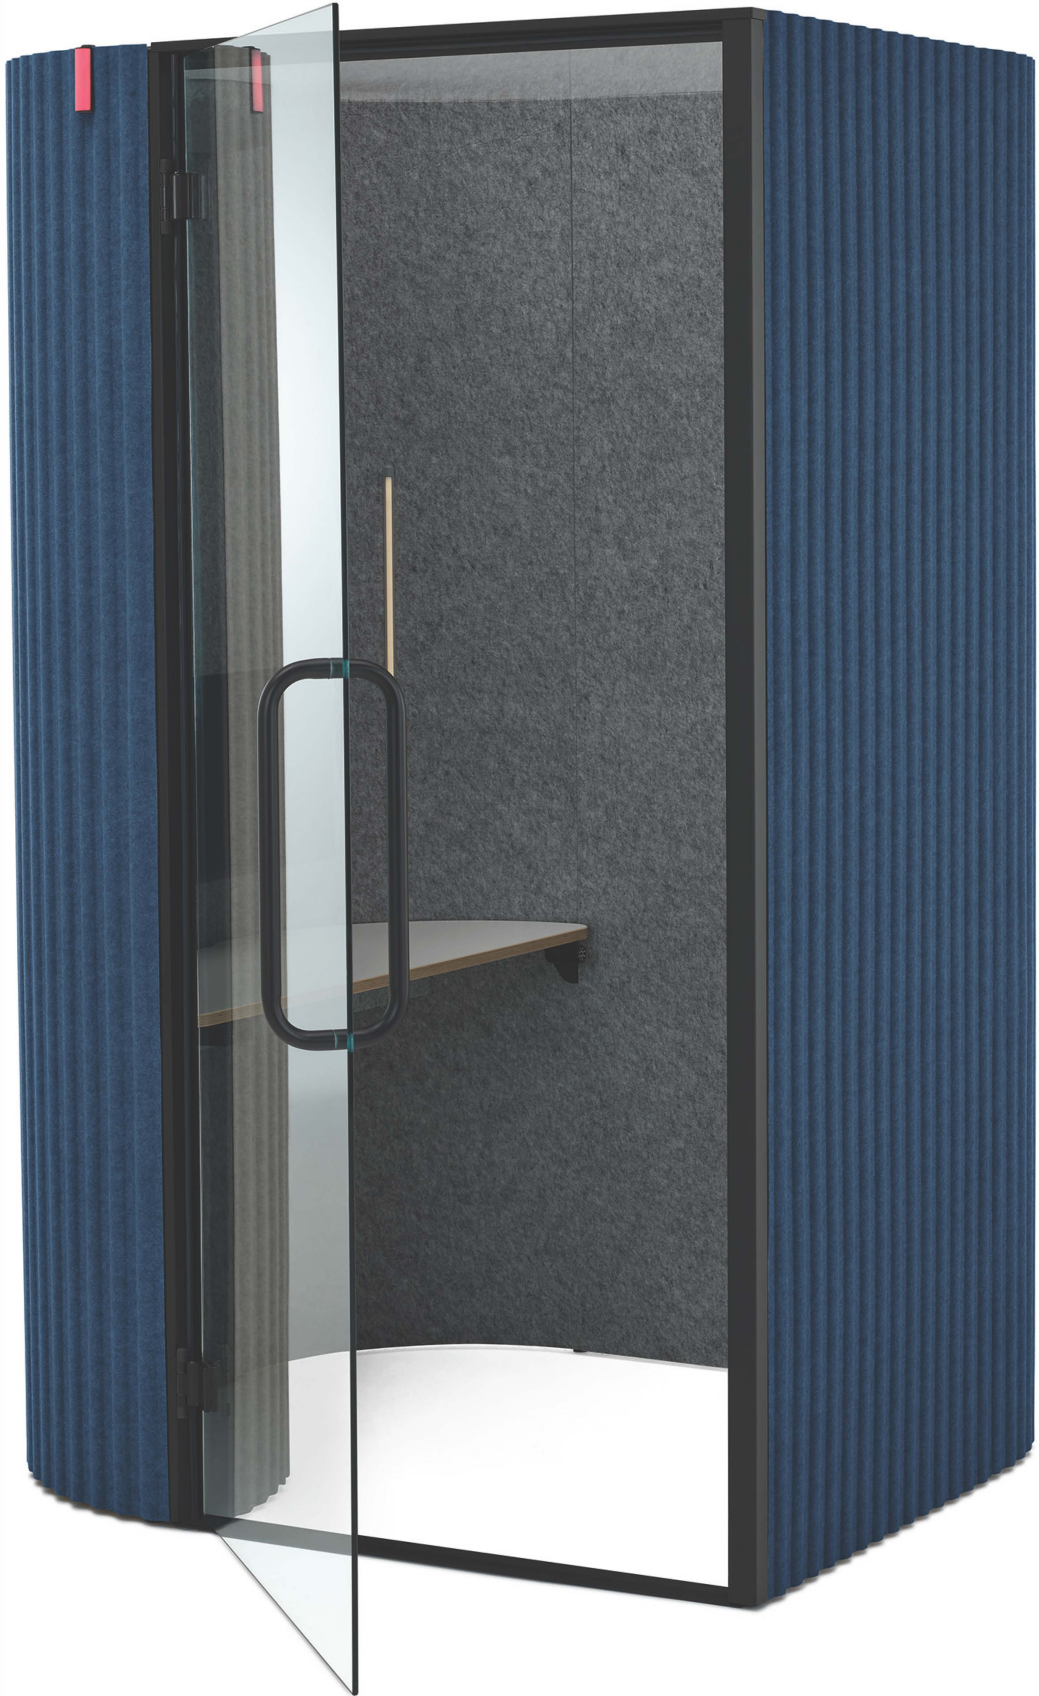

INNER / SPACE